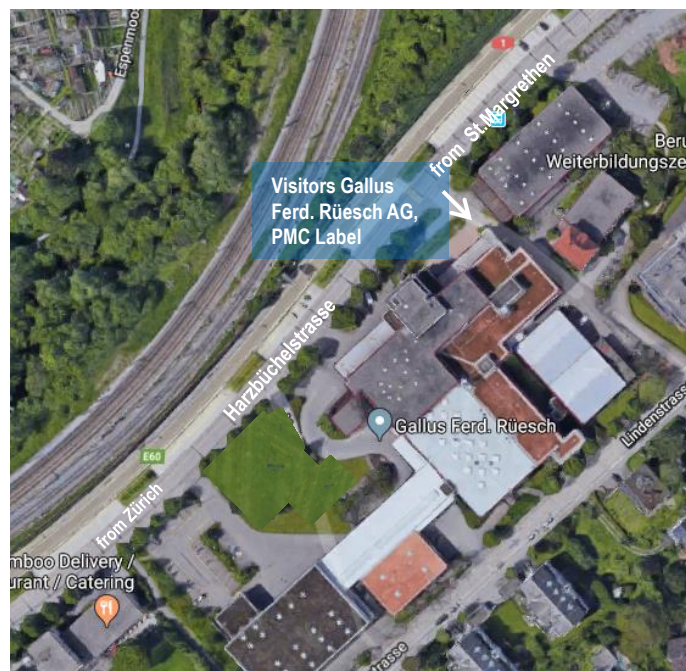

google maps

Gallus Ferd. Rüesch AG, Print Media Center Label, St.Gallen: How to find us

Coming from Zurich – Highway A1

- Exit Neudorf > St. Fiden
- Turn left > Schönbühlstrasse
- At the traffic lights left > Rorschacherstrasse
- At the first traffic lights right > Lukasstrasse
- Take the third road on the left > Harzbüchelstrasse
- You will see our main entrance at your left hand side, your parking space is already waiting for you.

Coming from the east - Highway A1

- Exit St. Fiden, right > Splügenstrasse
- At the first traffic lights left > Rorschacher Strasse
- At the second traffic lights left > Buchentalstrasse
- Take the second road on the right > Harzbüchelstrasse
- You will see our main entrance after 500 m at your right hand side, your parking space is already waiting for you.

Comfortable travelling by plane and train

- At Zurich Airport, we recommend to take the fast train to St. Gallen. The airport station is located in the basement of the airport. The express trains run every 30 minutes, the journey takes only about one hour.
- We will be pleased to arrange a pick-up from St.Gallen Central Station.
- Please bear in mind that Gallus is a popular brand in St.Gallen. The so-called “Gallus-Taxis” are not affiliated to our company.

Gallus Ferd. Rüesch AG
Harzbüchelstrasse 34
CH-9016 St.Gallen
Fon: +41 71 242 8686

Latitude: 47.437255 (N 47° 26' 14.1")
Longitude: 9.400770 (E 9° 24' 2.7")