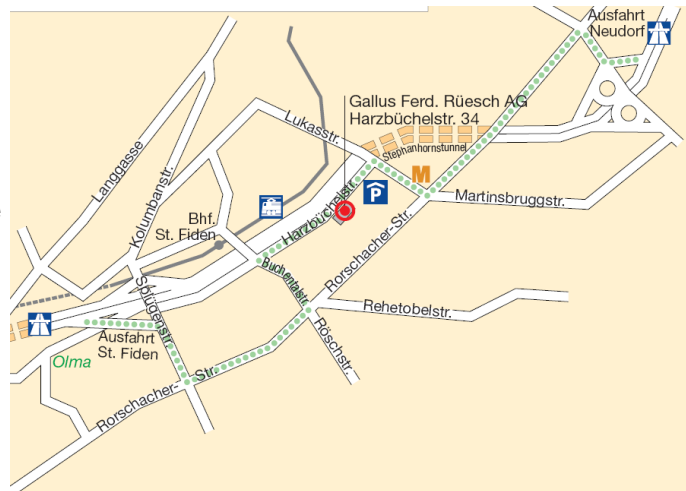

google maps

Gallus Ferd. Rüesch AG, Print Media Center Label, St.Gallen: How to find us

Coming from Zurich – Highway A1

- Exit Neudorf > St. Fiden
- Turn left > Schönbühlstrasse
- At the traffic lights left > Rorschacherstrasse
- At the first traffic lights right > Lukasstrasse
- Take the third road on the left > Harzbüchelstrasse
- You will see our main entrance at your left hand side, your parking space is already waiting for you.

Coming from the east - Highway A1

- Exit St. Fiden, right > Splügenstrasse
- At the first traffic lights left > Rorschacher Strasse
- At the second traffic lights left > Buchentalstrasse
- Take the second road on the right > Harzbüchelstrasse
- You will see our main entrance after 500 m at your right hand side, your parking space is already waiting for you.

Comfortable travelling by plane and train

- At Zurich Airport, we recommend to take the fast train to St. Gallen. The airport station is located in the basement of the airport. The express trains run every 30 minutes, the journey takes only about one hour.
- We will be pleased to arrange a pick-up from St.Gallen Central Station.
- Please bear in mind that Gallus is a popular brand in St.Gallen. The so-called “Gallus-Taxis” are not affiliated to our company.

Gallus Ferd. Rüesch AG
Harzbüchelstrasse 34
CH-9016 St.Gallen
Fon: +41 71 242 8686

Latitude: 47.437255 (N 47° 26' 14.1")
Longitude: 9.400770 (E 9° 24' 2.7")