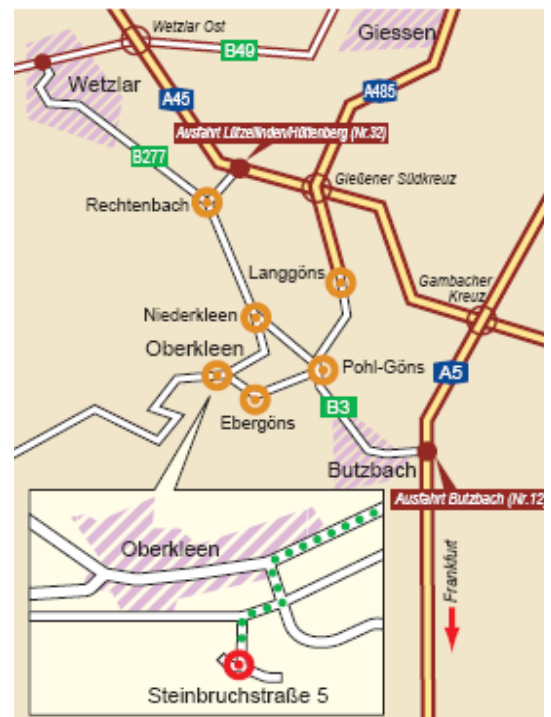

Gallus Druckmaschinen GmbH, Langgöns: How to find us

Via highway A45

- Exit 32 Lützellinden (Nr. 32) > Rechtenbach/Wetzlar
- At the roundabout in Rechtenbach, turn left > B 277 Butzbach
- The B 277 bypasses Niederkleen, follow the signs to Niederkleen, continue through the village > Oberkleen
- At the entrance of Oberkleen > signage “Gewerbegebiet”

Via B 49

- In Wetzlar, turn to B 277 > Butzbach
- The B 277 bypasses Niederkleen, follow the signs to Niederkleen, continue through the village > Oberkleen
- At the entrance of Oberkleen > signage “Gewerbegebiet”

Via highway A 5

- Exit Butzbach (Nr. 12)
- Drive through Butzbach on highway B 3 > Giessen/Wetzlar
- About 1 kilometer after Butzbach turn to > Wetzlar
- Exit > Pohlgöns/Ebersgöns nehmen
- In Pohlgöns, you follow the signs > Ebersgöns/Oberkleen
- At the entrance of Oberkleen > signage “Gewerbegebiet”

Comfortable travelling by plane or train

- We are pleased to arrange pick-up for you from either Frankfurt Airport or Butzbach Central Station.

Gallus Druckmaschinen GmbH
Steinbruchstrasse 5
DE-35428 Langgöns-Oberkleen