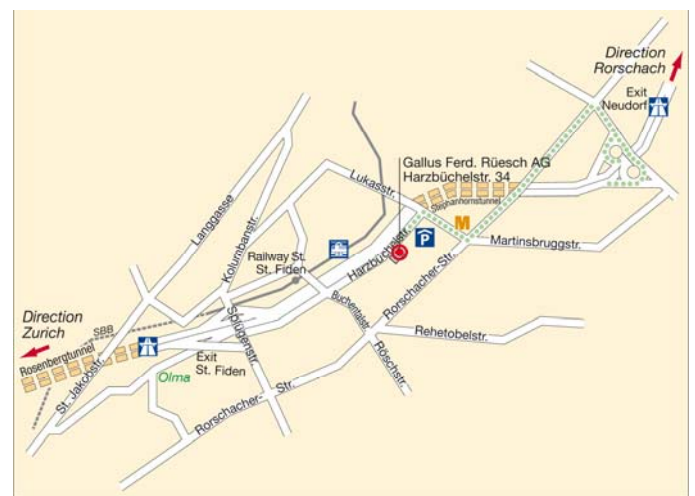

Gallus Ferd. Rüesch AG, St.Gallen: How to find us

Coming from the east – Highway A1

- Exit Neudorf > Road sign Neudorf
- Turn left > Schönbühlstrasse
- At the traffic lights left > Rorschacherstrasse
- At the first traffic lights right > Lukasstrasse
- Take the third road on the left > Harzbüchelstrasse
- You will see our main entrance at your left hand side, your parking space is already waiting for you.

Coming from Zurich - Highway A1

- Exit Neudorf > Road sign Rorschach
- Turn left > Schönbühlstrasse
- At the traffic lights left > Rorschacherstrasse
- At the first traffic lights right > Lukasstrasse
- Take the third road on the left > Harzbüchelstrasse
- You will see our main entrance at your left hand side, your parking space is already waiting for you.

Comfortable travelling by plane and train

- At Zurich Airport, we recommend to take the fast train to St. Gallen. The airport station is located in the basement of the airport. The express trains run every 30 minutes, the journey takes only about one hour.
- We will be pleased to arrange a pick-up from St.Gallen Central Station.
- Please bear in mind that Gallus is a popular brand in St.Gallen. The so-called “Gallus-Taxis” are not affiliated to our company.