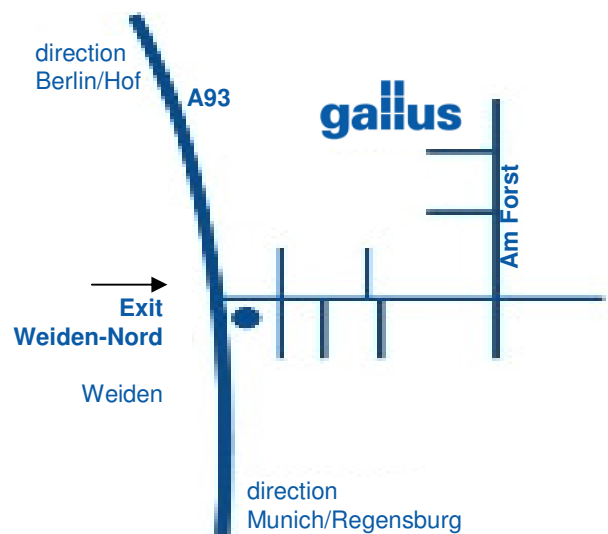

Gallus Stanz- und Druckmaschinen GmbH, Weiden i.d. Opf.: How to find us

Directions via A3 – from Frankfurt

- A6 until motorway junction Altdorf > A6 direction Amberg, Pilsen
- A6 until motorway junction Oberpfälzer Wald > A93 direction Berlin (23km)
- A93 Exit Weiden-Nord > 1.5km straight
- Turn left after the 2nd traffic light > after about 400m you are at Am Forst 17
- Our main entrance is on the left side of the street
  The parking lot is on the company premises.

Directions via A9 – from Munich

- A9 direction Nuremberg >
- Motorway junction Holledau > A93 direction Regensburg
- Follow the A93 until Weiden >
- A93 Exit Weiden-Nord > 1.5 km straight
- Turn left after the 2nd traffic light > after about 400m you are at Am Forst 17
- Our main entrance is on the left side of the street
  The parking lot is on the company premises.

Comfortable travelling by plane or train

- We are pleased to arrange pick-up for you from the airport or the train station Weiden i. d. Opf. to Gallus Stanz- und Druckmaschinen GmbH or to your hotel.

**Have a safe trip!
We will see you soon at
Gallus.**

Gallus Stanz- und Druckmaschinen GmbH
Am Forst 17
DE-92637 Weiden i.d. Oberpfalz
Fon: +49 9613 9393