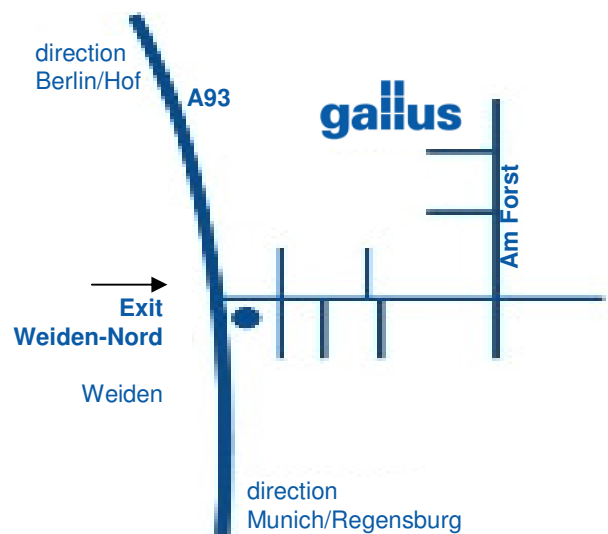

Gallus Stanz- und Druckmaschinen GmbH, Weiden i.d. Opf.:

How to find us

Directions via A3 – from Frankfurt

- A6 until motorway junction Altdorf > A6 direction Amberg, Pilsen
- A6 until motorway junction Oberpfälzer Wald > A93 direction Berlin (23km)
- A93 Exit Weiden-Nord > 1.5km straight
- Turn left after the 2nd traffic light > after about 400m you are at Am Forst 17
- Our main entrance is on the left side of the street
  The parking lot is on the company premises.

Directions via A9 – from Munich

- A9 direction Nuremberg >
- Motorway junction Holledau > A93 direction Regensburg
- Follow the A93 until Weiden >
- A93 Exit Weiden-Nord > 1.5 km straight
- Turn left after the 2nd traffic light > after about 400m you are at Am Forst 17
- Our main entrance is on the left side of the street
  The parking lot is on the company premises.

Comfortable travelling by plane or train

- We are pleased to arrange pick-up for you from the airport or the train station Weiden i. d. Opf. to Gallus Stanz- und Druckmaschinen GmbH or to your hotel.

Have a safe trip!
We will see you soon at Gallus.

Gallus Stanz- und Druckmaschinen GmbH
Am Forst 17
DE-92637 Weiden i.d. Oberpfalz
Fon: +49 9613 9393