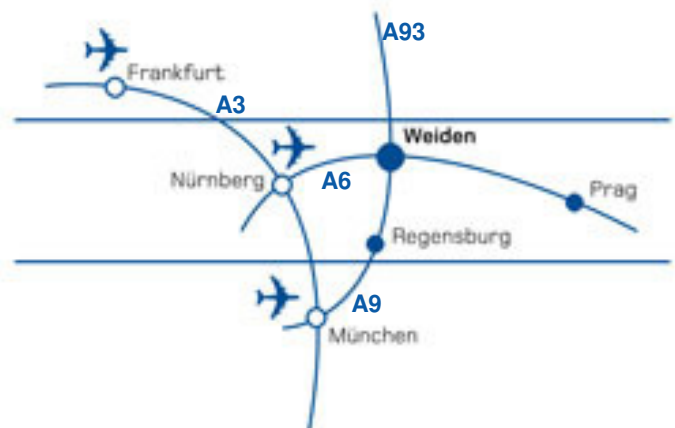

Gallus Stanz- und Druckmaschinen GmbH, Weiden i.d. Opf.:

How to find us

Directions via A3 – from Frankfurt

- A6 until motorway junction Altdorf > A6 direction Amberg, Pilsen
- A6 until motorway junction Oberpfälzer Wald > A93 direction Berlin (23km)
- A93 Exit Weiden-Nord > 1.5km straight
- Turn left after the 2nd traffic light > after about 400m you are at Am Forst 17
- Our main entrance is on the left side of the street
  The parking lot is on the company premises.

Directions via A9 – from Munich

- A9 direction Nuremberg >
- Motorway junction Holledau > A93 direction Regensburg
- Follow the A93 until Weiden >
- A93 Exit Weiden-Nord > 1.5 km straight
- Turn left after the 2nd traffic light > after about 400m you are at Am Forst 17
- Our main entrance is on the left side of the street
  The parking lot is on the company premises.

Comfortable travelling by plane or train

- We are pleased to arrange pick-up for you from the airport or the train station Weiden i. d. Opf. to Gallus Stanz- und Druckmaschinen GmbH or to your hotel.

Have a safe trip!
We will see you soon at Gallus.

Gallus Stanz- und Druckmaschinen GmbH
Am Forst 17
DE-92637 Weiden i.d. Oberpfalz
Fon: +49 9613 9393